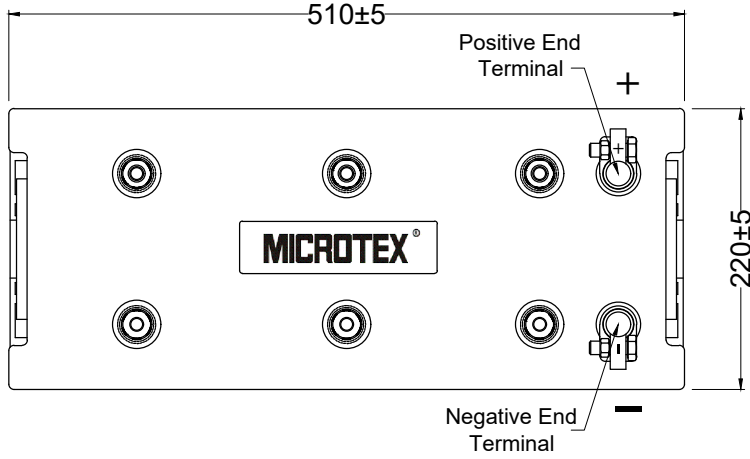

REV.	DATE	DESCRIPTION				INITIALS
MATERIAL :-		2018	NAME	SIGN	DATE	 MICROTEX ENERGY P LTD. BENGALURU - 58
Container - PPCP Lid - PPCP		DRN	SKV			
FINISH :-		CHD	PA			
		APPD	RB			
DRG.UNIT:-		SCALE: NOT TO SCALE		TITLE:-		 DRG. NO.: ME - 01ST - 03
MM		UNLESS OTHERWISE SPECIFIED TOLERANCE $\pm$ As On Drg.		SEMI TRACTION BATTERY Type : STST12V64P Cap. : 12V 64Ah @ 5 Hr.		
REV